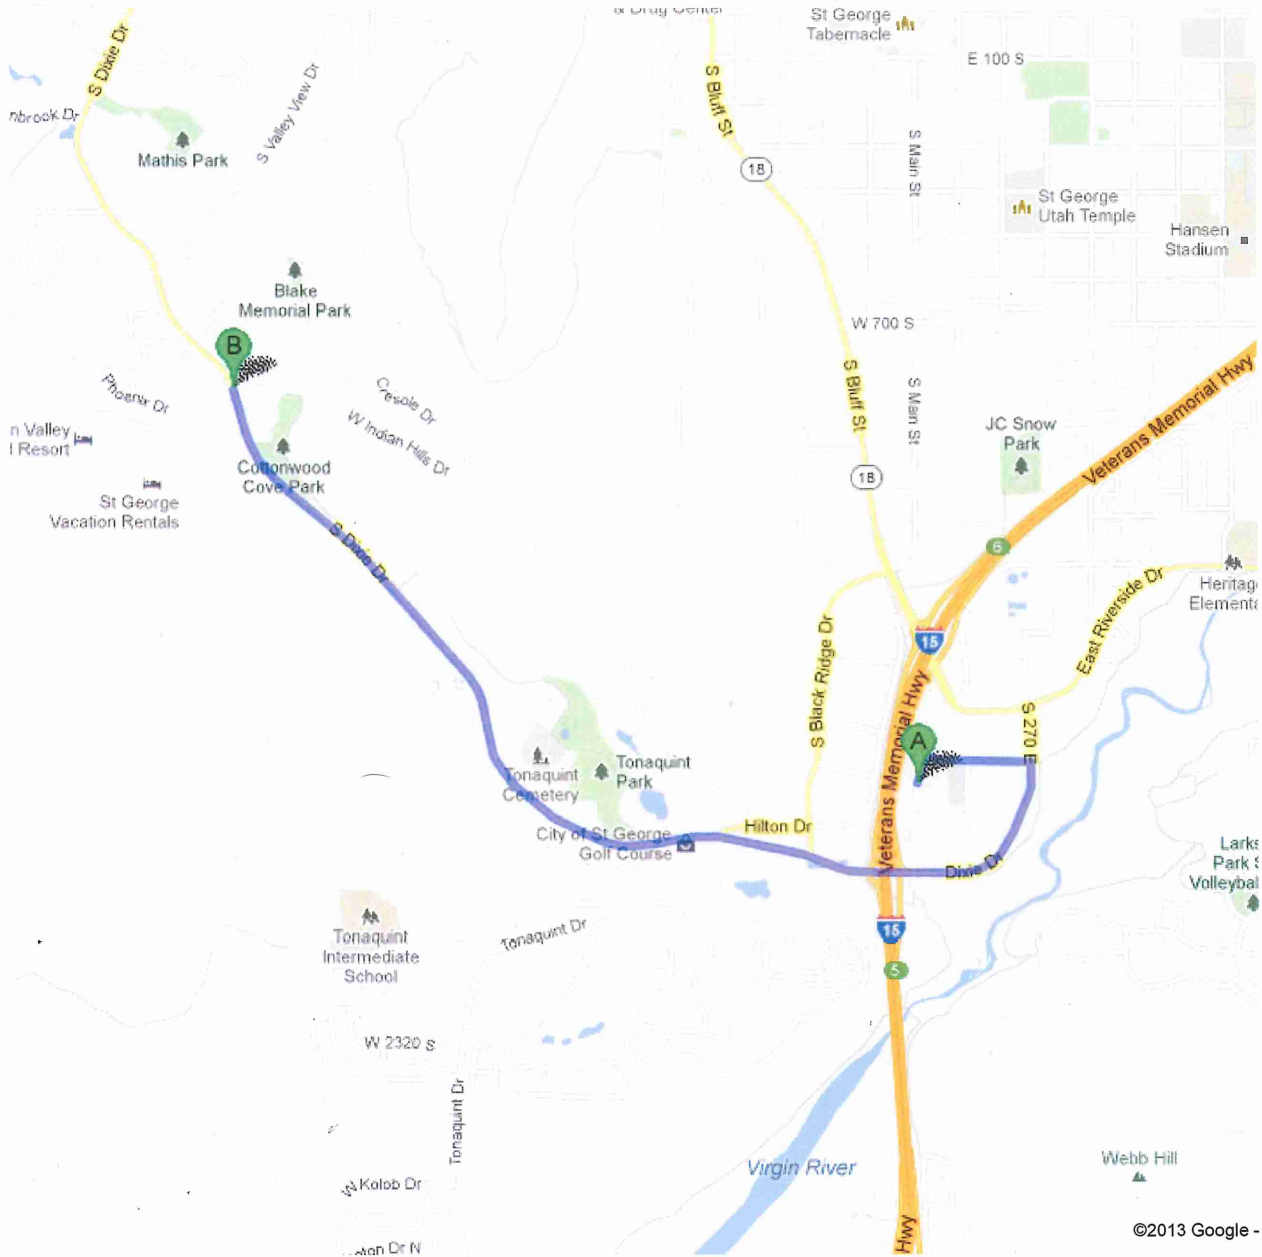

## Directions to 1027 S Dixie Dr, St George, UT

Wednesday Night Dinner - 6:00 pm

**A** 1731 S Convention Center Dr, St George, UT 84790

1. Head north on **S Convention Center Dr** toward **1670 S St**  
go 404 ft  
total 404 ft
- ➡ 2. Take the 1st right onto **1670 S St**  
About 55 secs  
go 0.3 mi  
total 0.4 mi
- ➡ 3. Turn right onto **Dixie Dr**  
Destination will be on the right  
About 5 mins  
go 3.0 mi  
total 3.3 mi